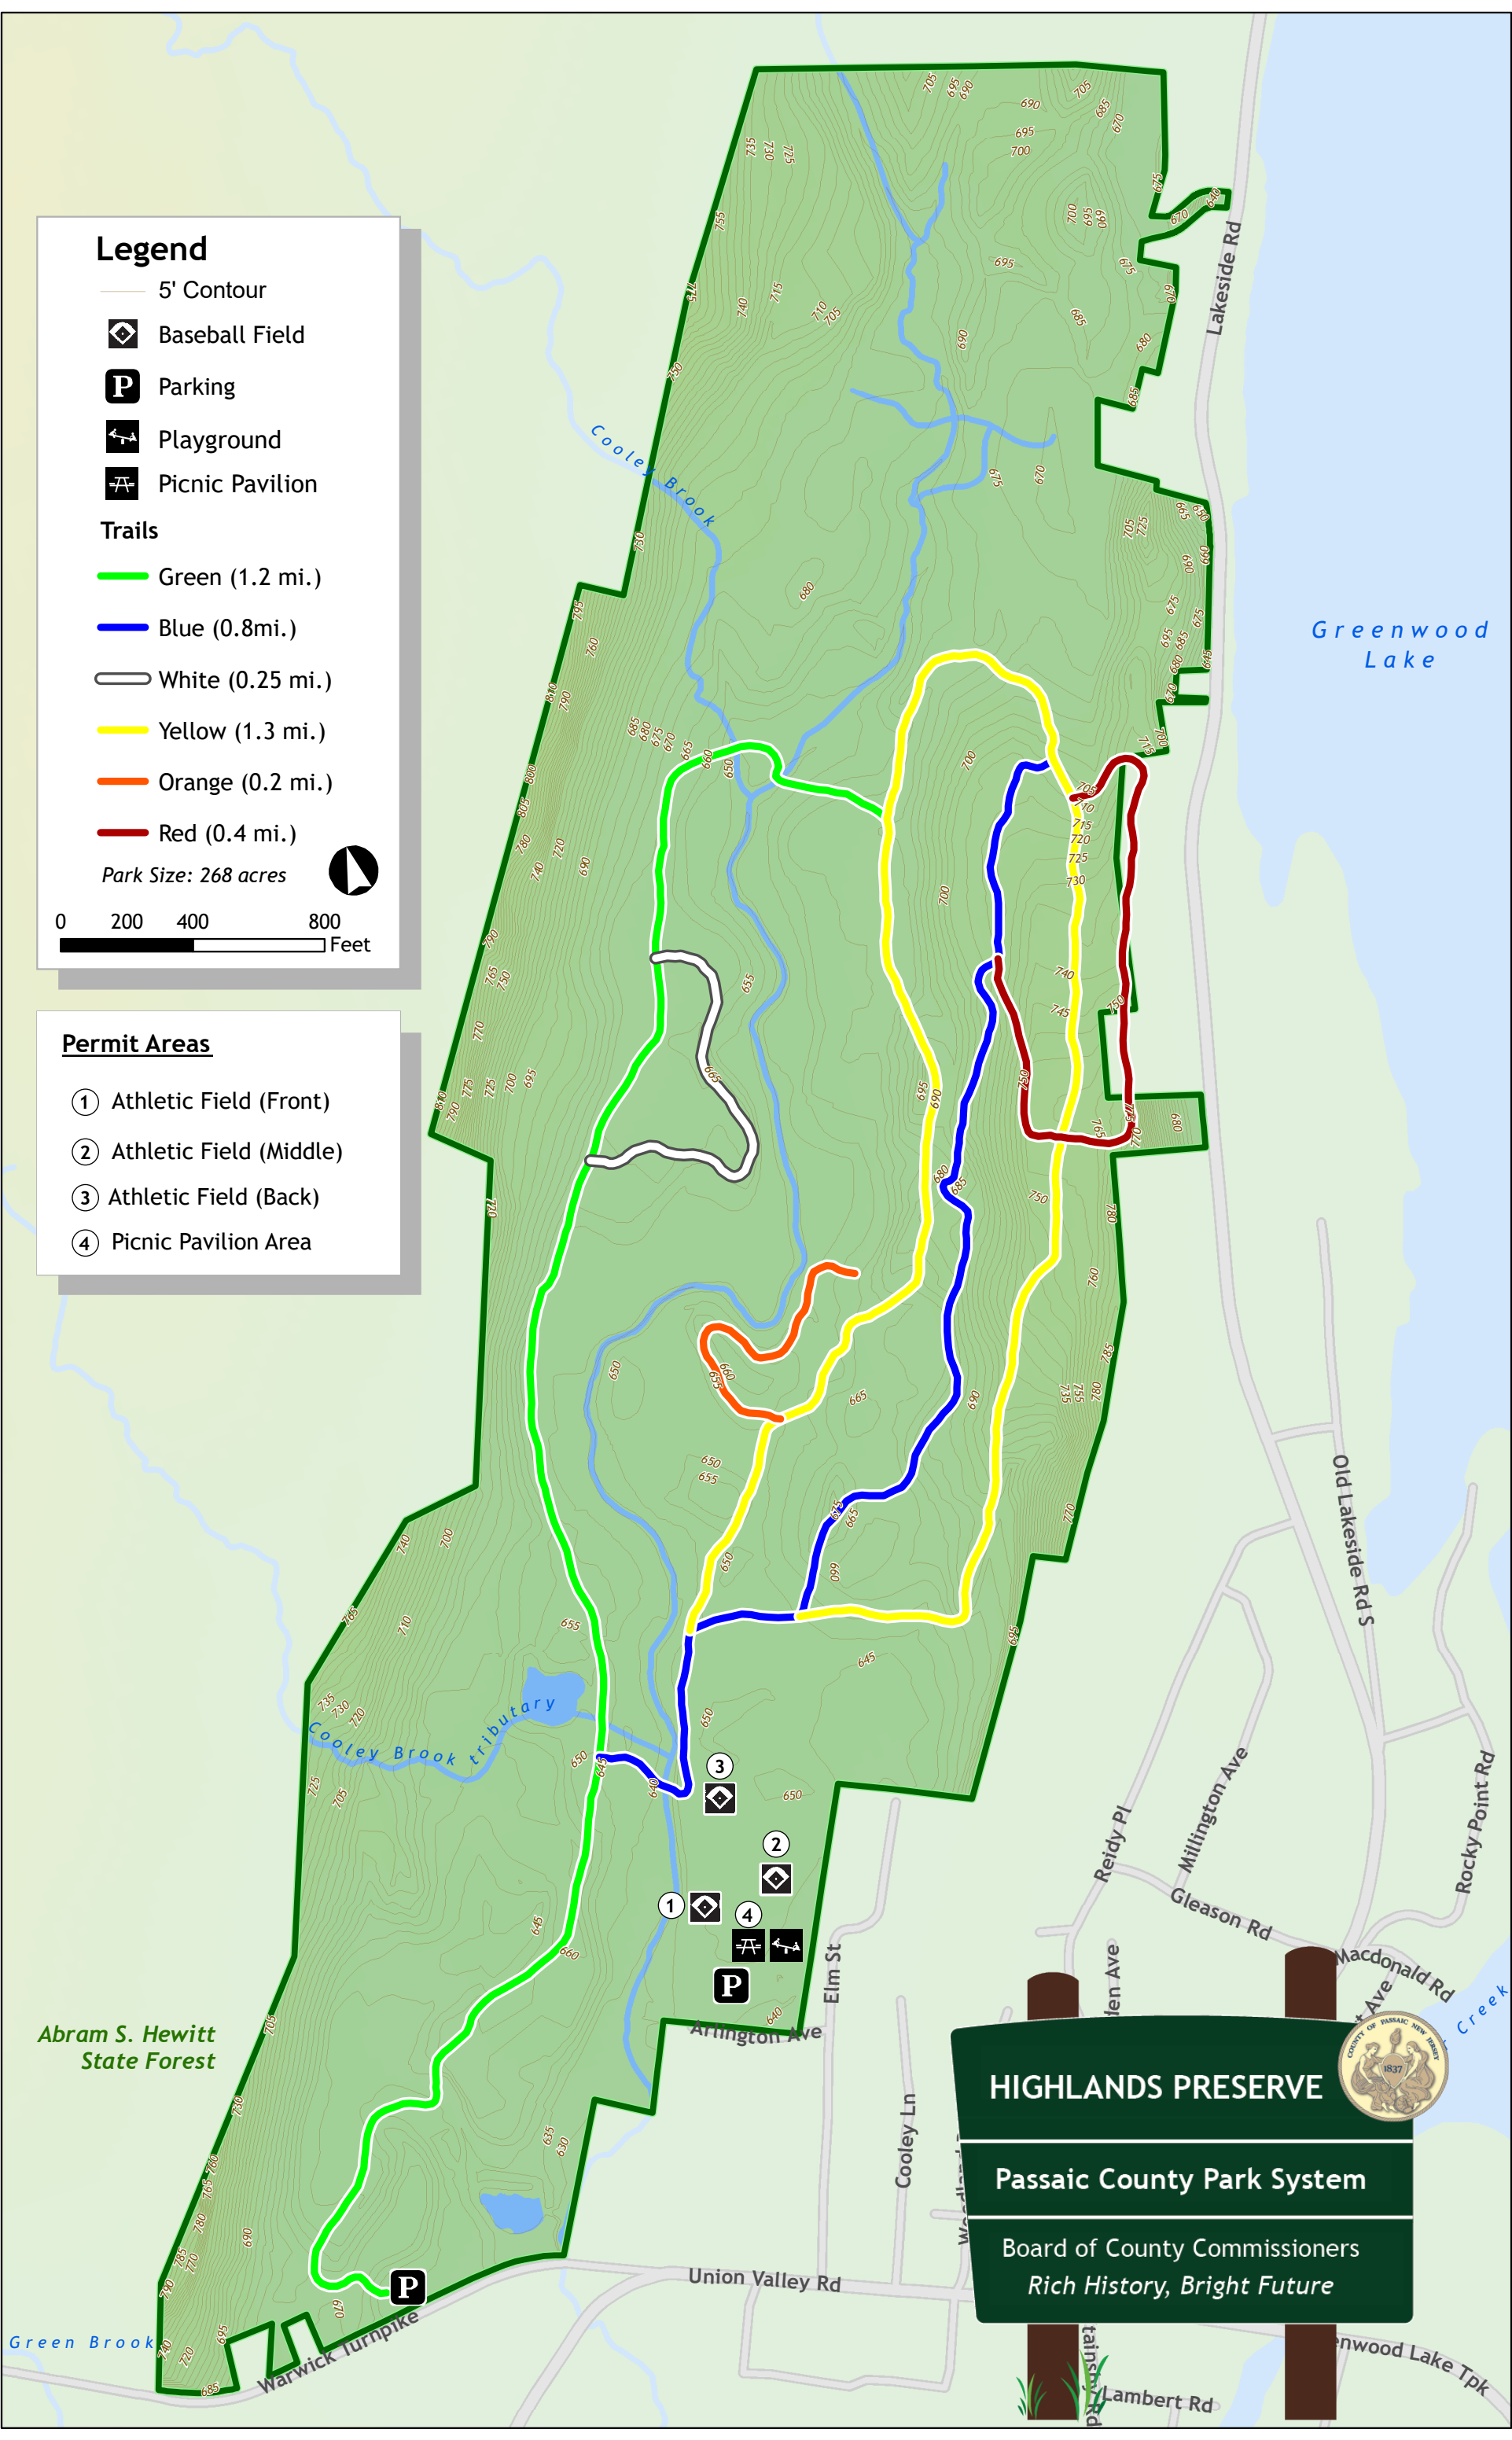

Legend

- 5' Contour
- Baseball Field
- Parking
- Playground
- Picnic Pavilion

Trails

- Green (1.2 mi.)
- Blue (0.8mi.)
- White (0.25 mi.)
- Yellow (1.3 mi.)
- Orange (0.2 mi.)
- Red (0.4 mi.)

Park Size: 268 acres

Permit Areas

- ① Athletic Field (Front)
- ② Athletic Field (Middle)
- ③ Athletic Field (Back)
- ④ Picnic Pavilion Area

HIGHLANDS PRESERVE

Passaic County Park System

Board of County Commissioners

Rich History, Bright Future

Abram S. Hewitt
State Forest

Green Brook

Greenwood
Lake

Lambert Rd

Greenwood Lake Tpk