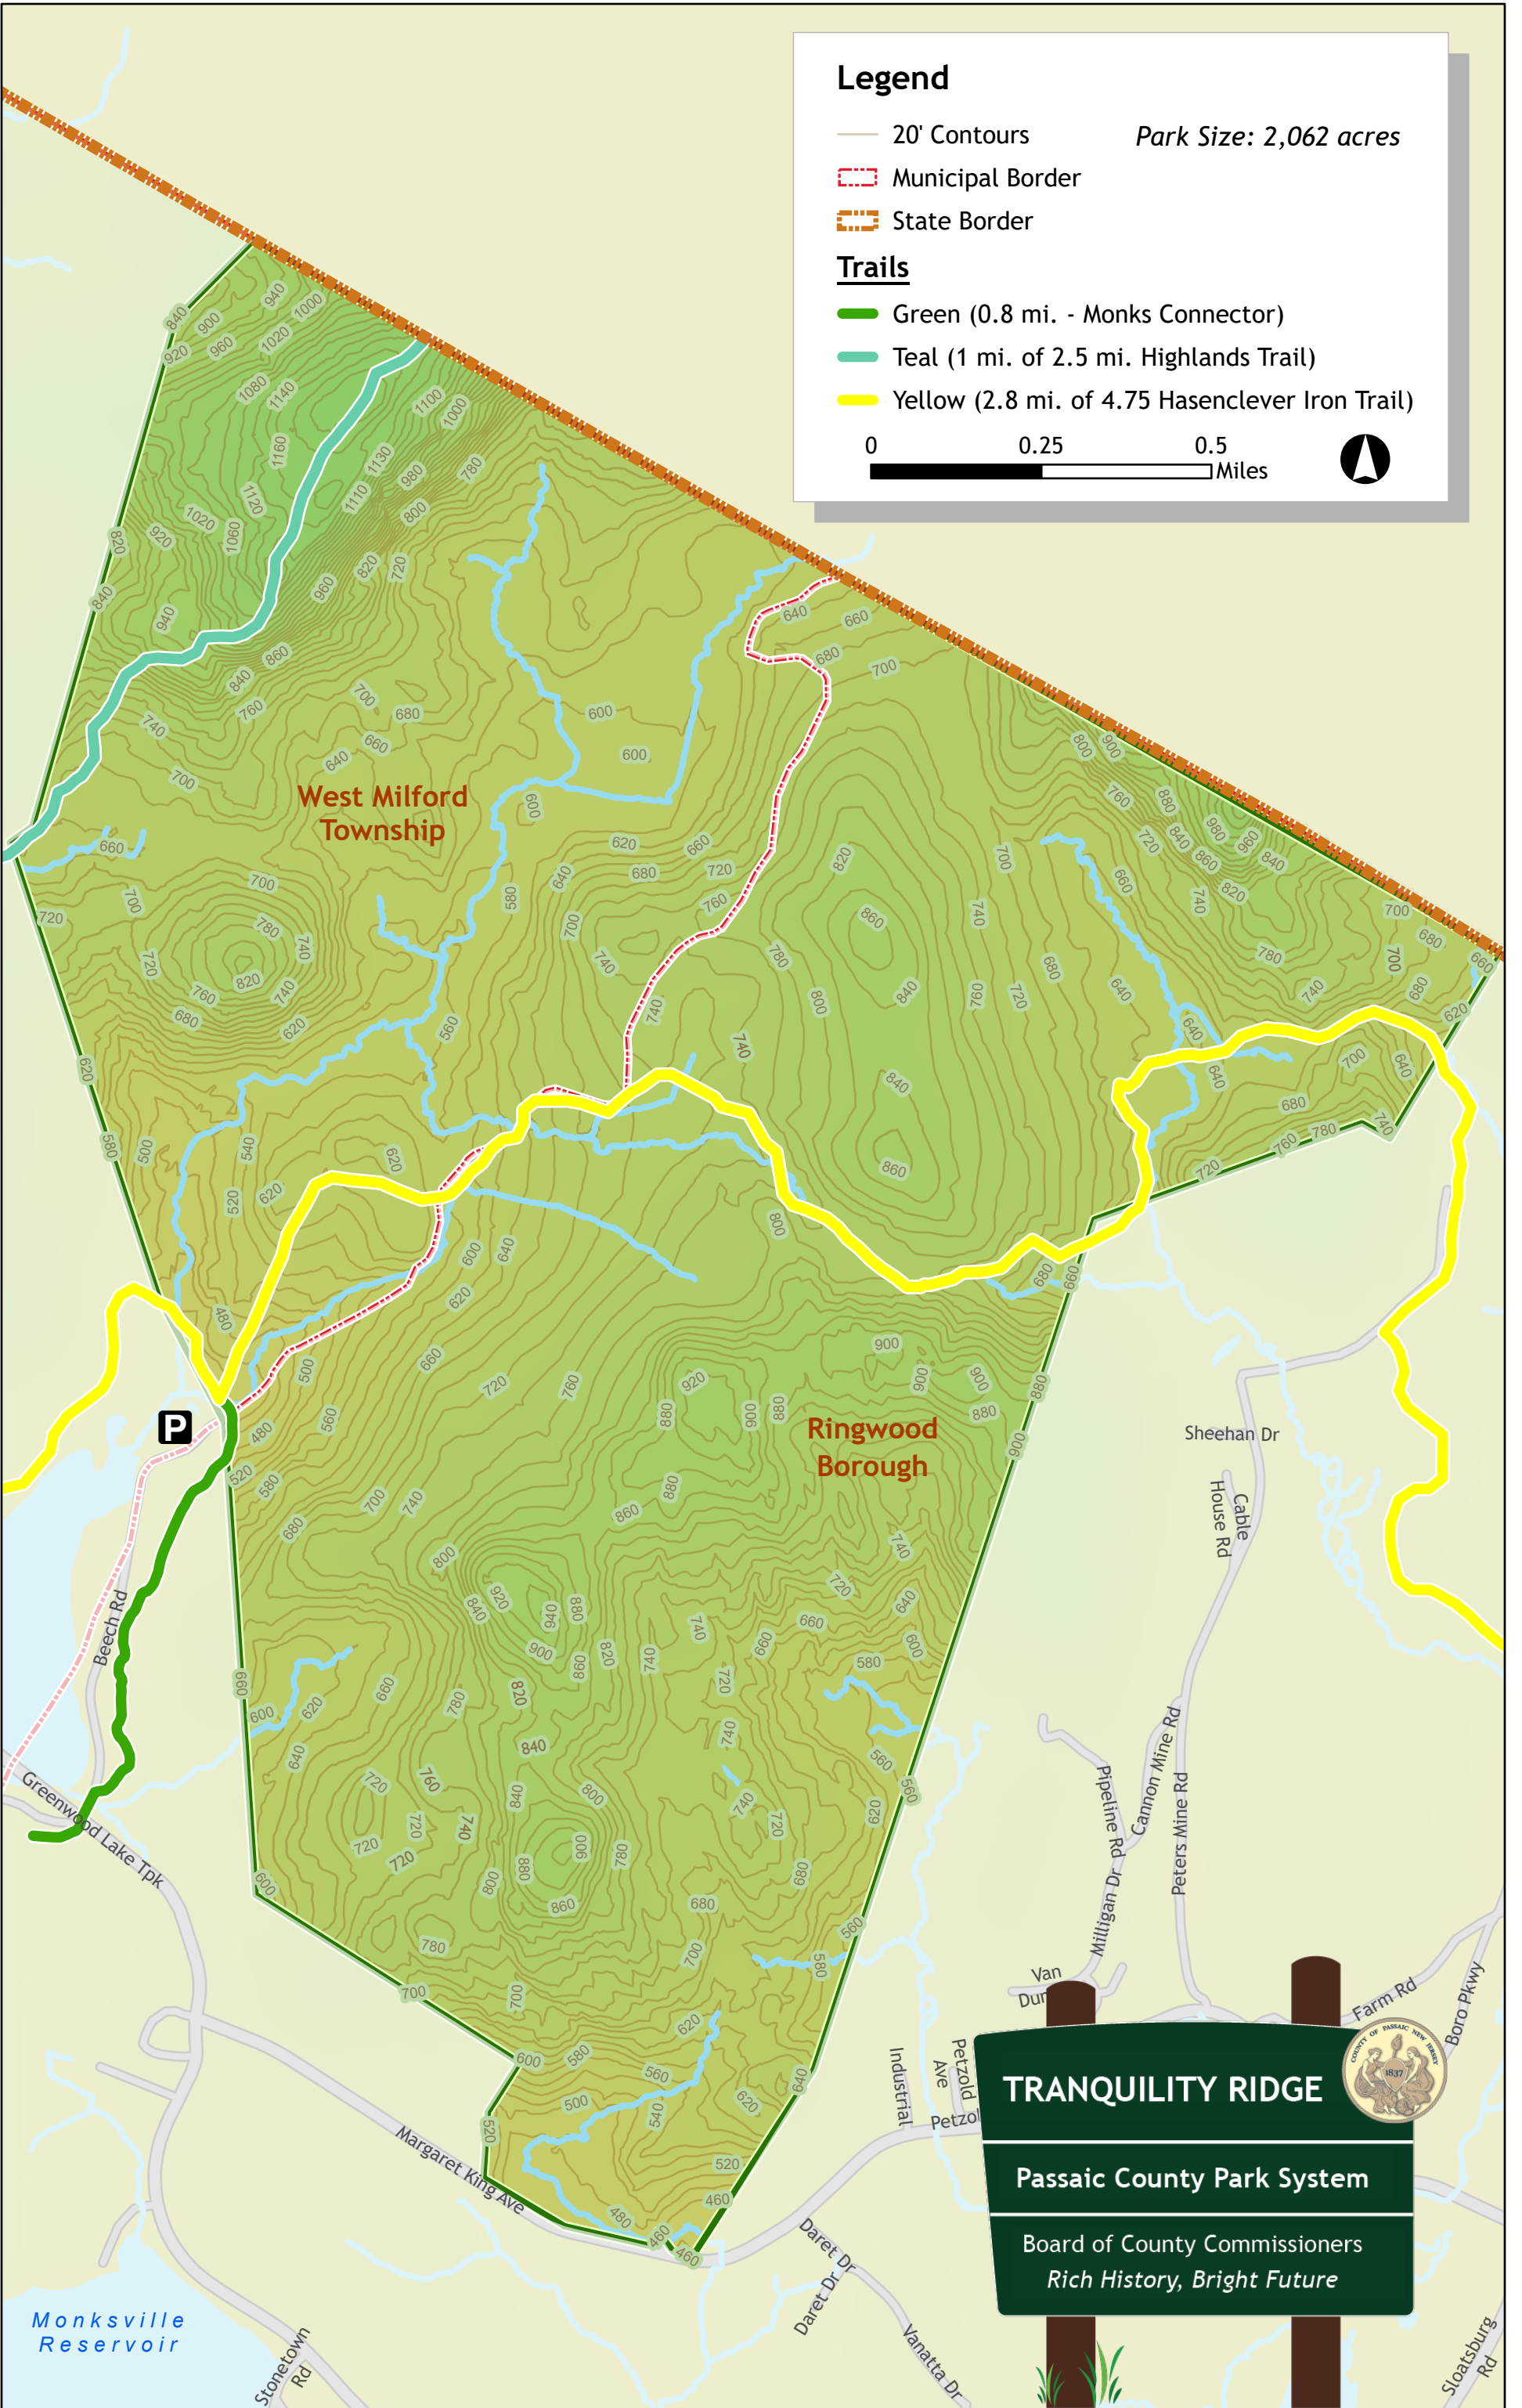

Legend

— 20' Contours

Park Size: 2,062 acres

▬ Municipal Border

▬ State Border

Trails

— Green (0.8 mi. - Monks Connector)

— Teal (1 mi. of 2.5 mi. Highlands Trail)

— Yellow (2.8 mi. of 4.75 Hasenclever Iron Trail)

0 0.25 0.5 Miles

TRANQUILITY RIDGE

Passaic County Park System

Board of County Commissioners
Rich History, Bright Future

Monksville Reservoir

West Milford Township

Ringwood Borough