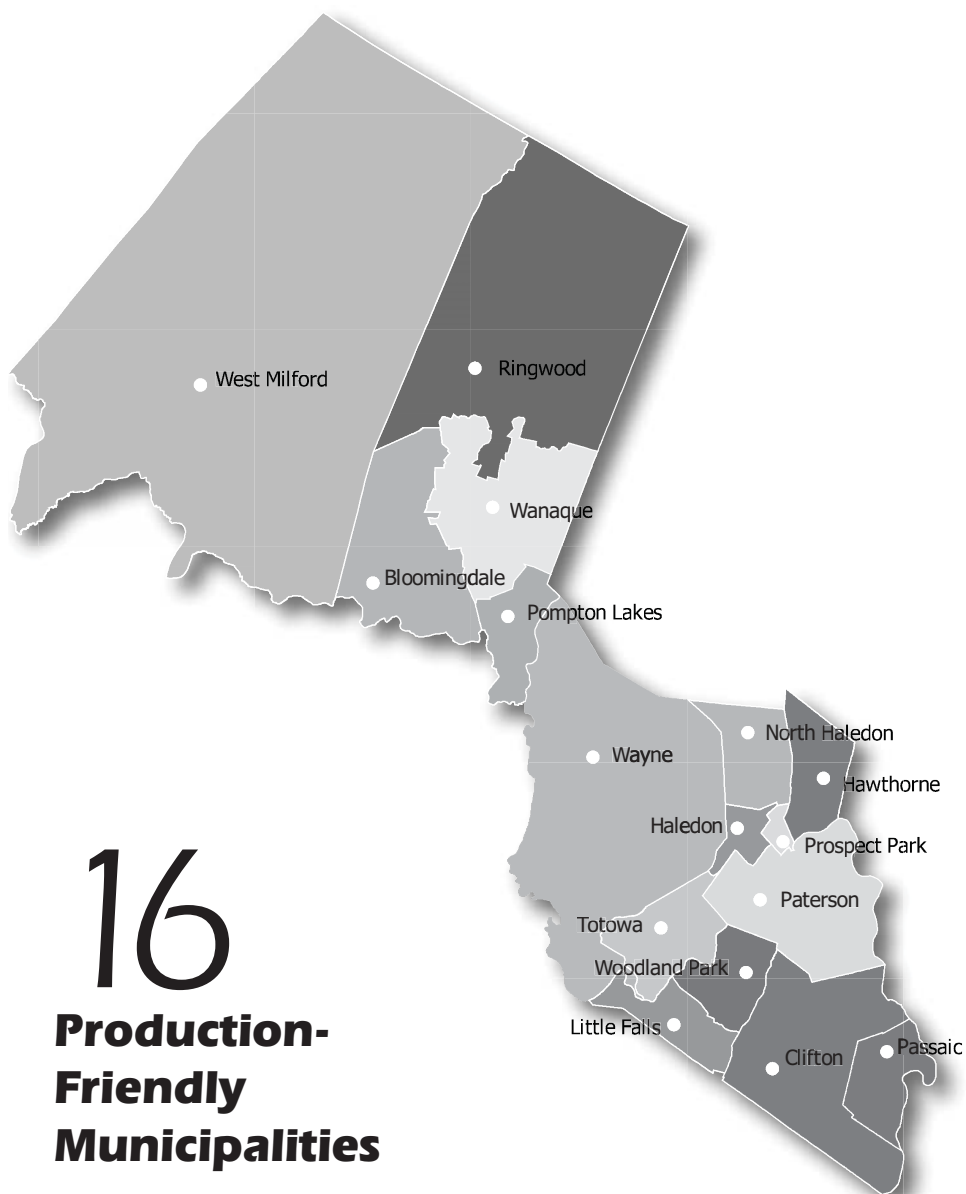

16

Production-Friendly Municipalities