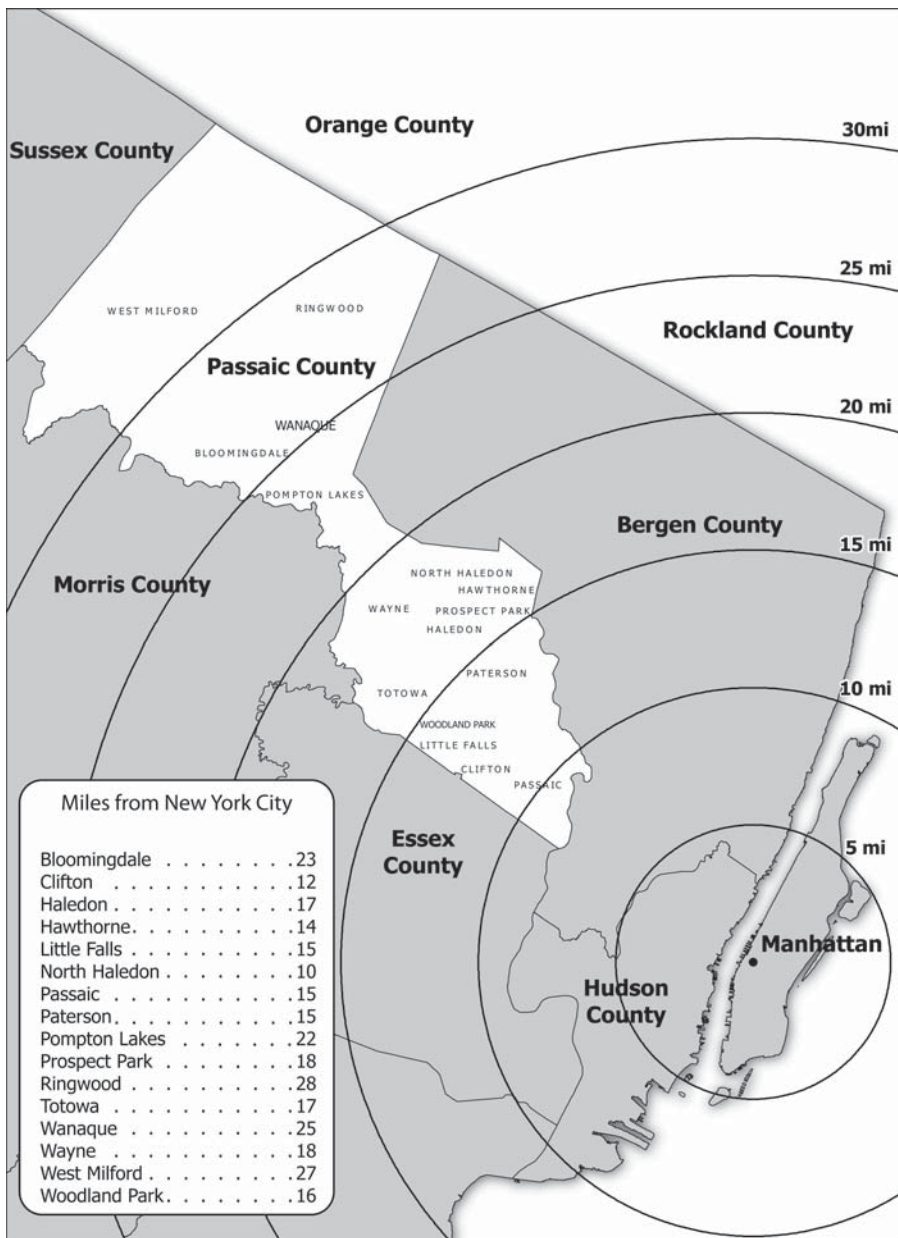

Conveniently situated in the heart of Northern New Jersey, Passaic County is surrounded by Bergen, Morris, Essex and Sussex counties, and is located in the metropolitan New York-New Jersey area, 11 ½ miles from the George Washington Bridge, 13 miles from the Lincoln Tunnel and 17 miles from the Holland Tunnel. Because of its centralized location, Passaic County boasts easy accessibility by automobile, bus, freight, passenger train and air from the tri-state region.

Some of the world's most prominent industrial, office, warehouse, distribution and retail companies are located in Passaic County creating a vigorous local economy.

Lambert Castle, Paterson

MAP OF PASSAIC COUNTY